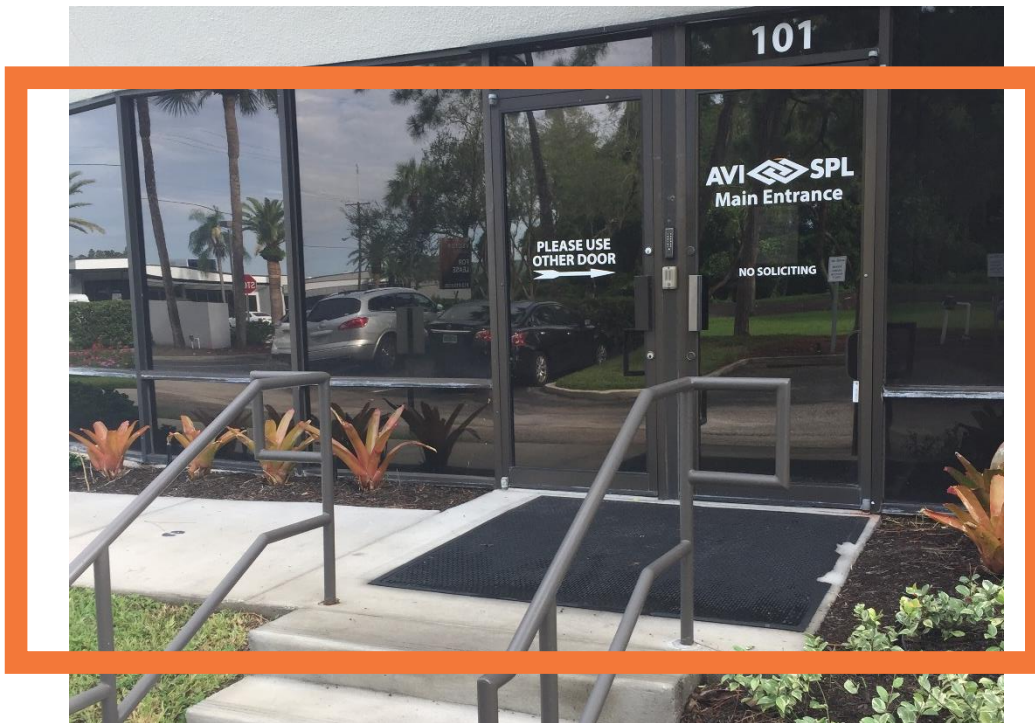

VIDEOLINK TAMPA

Guests at VideoLink Tampa will be met by a host at the front desk of the AVI-SPL studio. We offer parking, free wi-fi and bottled water in our quiet green room, with rest rooms steps away.

VideoLink Tampa is located at AVI-SPL. Use the Main entrance, suite 101, positioned in the southwest corner of the campus.

On Benjamin Road, drive to south end of campus. Turn onto Benjamin Center Drive. Make left into studio parking lot, then another immediate left. Visitor parking will be located on your left, next to main entrance.

Walk in main entrance and alert the front desk that you have arrived. The studio attendant will show you to the green room and studio space.

VideoLink Tampa

6301 Benjamin Rd. #101
Tampa, FL 33634

Contact