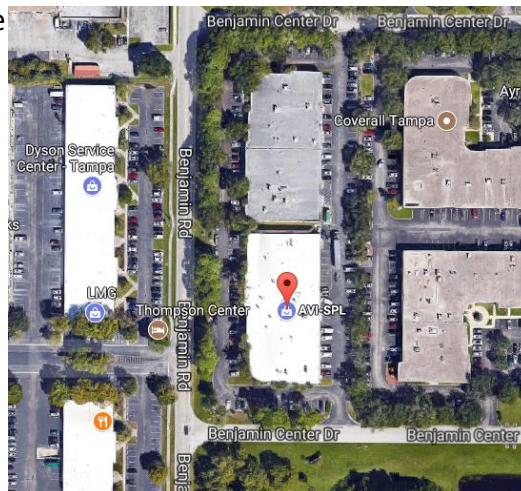

VideoLink Tampa is located at AVI-SPL. Use the Main entrance, suite 101, positioned in the southwest corner of the campus.

On Benjamin Road, drive to south end of campus. Turn onto Benjamin Center Drive. Make left into studio parking lot, then another immediate left. Visitor parking will be located on your left, next to main entrance.

Walk in main entrance and alert the front desk that you have arrived. The studio attendant will show you to the green room and studio space.

VideoLink Tampa

6301 Benjamin Rd. #101
Tampa, FL 33634

Contact

Phone: 813.884.7168

Email: ops@videolinktv.com

LOCATING THE STUDIO:

From Points North via I-275 S

- Take I-275 S to exit 39, FL-60 W
- Stay on FL-60 W / FL-589 N for 3.4 miles, then take exit 4, toward Hillsborough Ave
- At the first light, turn right onto Hillsborough Ave
- Make immediate left onto Benjamin Road
- Turn right into the AVI-SPL parking lot.

From Points South via 275 N

- Take I-275 N to exit 39, FL-60 W
- Stay on FL-60 W / FL-589 N for 3.4 miles, then take exit 4, toward Hillsborough Ave
- At the first light, turn right onto Hillsborough Ave
- Make immediate left onto Benjamin Road
- Turn right into the AVI-SPL